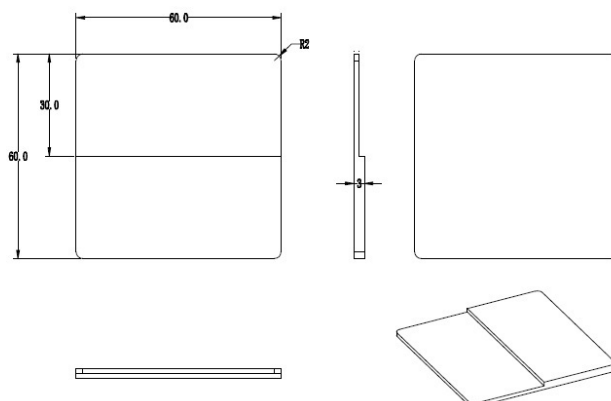

Double Door Striker