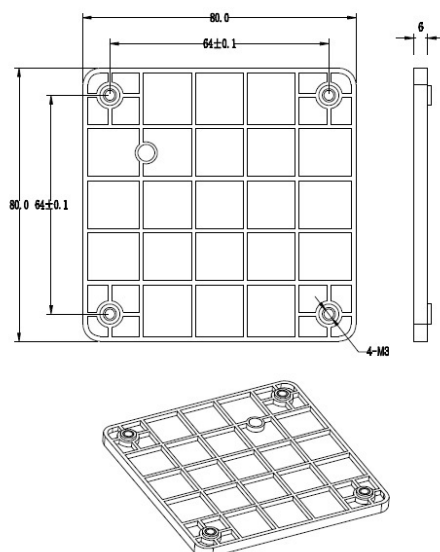

Back Plate F/Lock